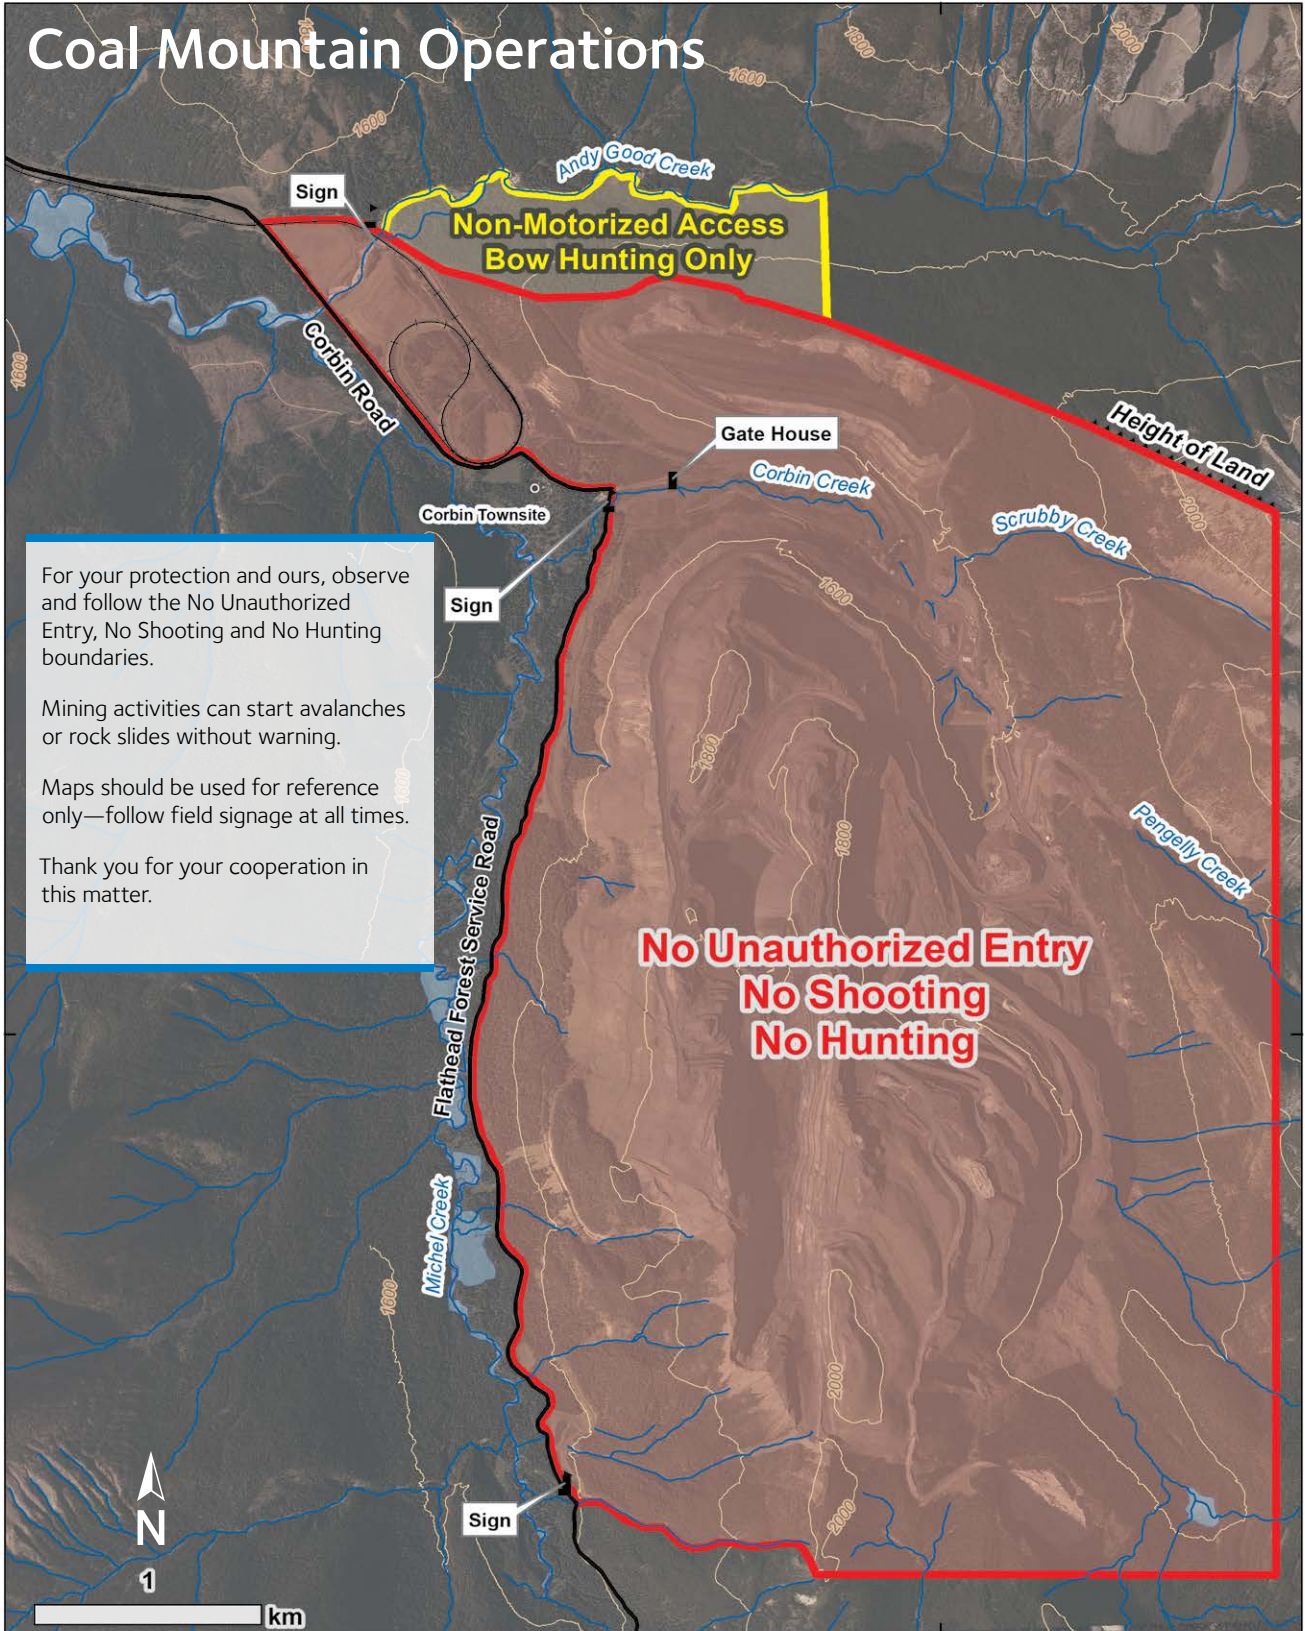

Coal Mountain Operations

For your protection and ours, observe and follow the No Unauthorized Entry, No Shooting and No Hunting boundaries.

Mining activities can start avalanches or rock slides without warning.

Maps should be used for reference only—follow field signage at all times.

Thank you for your cooperation in this matter.

**No Unauthorized Entry
No Shooting
No Hunting**

5485000

5485000

For more information: